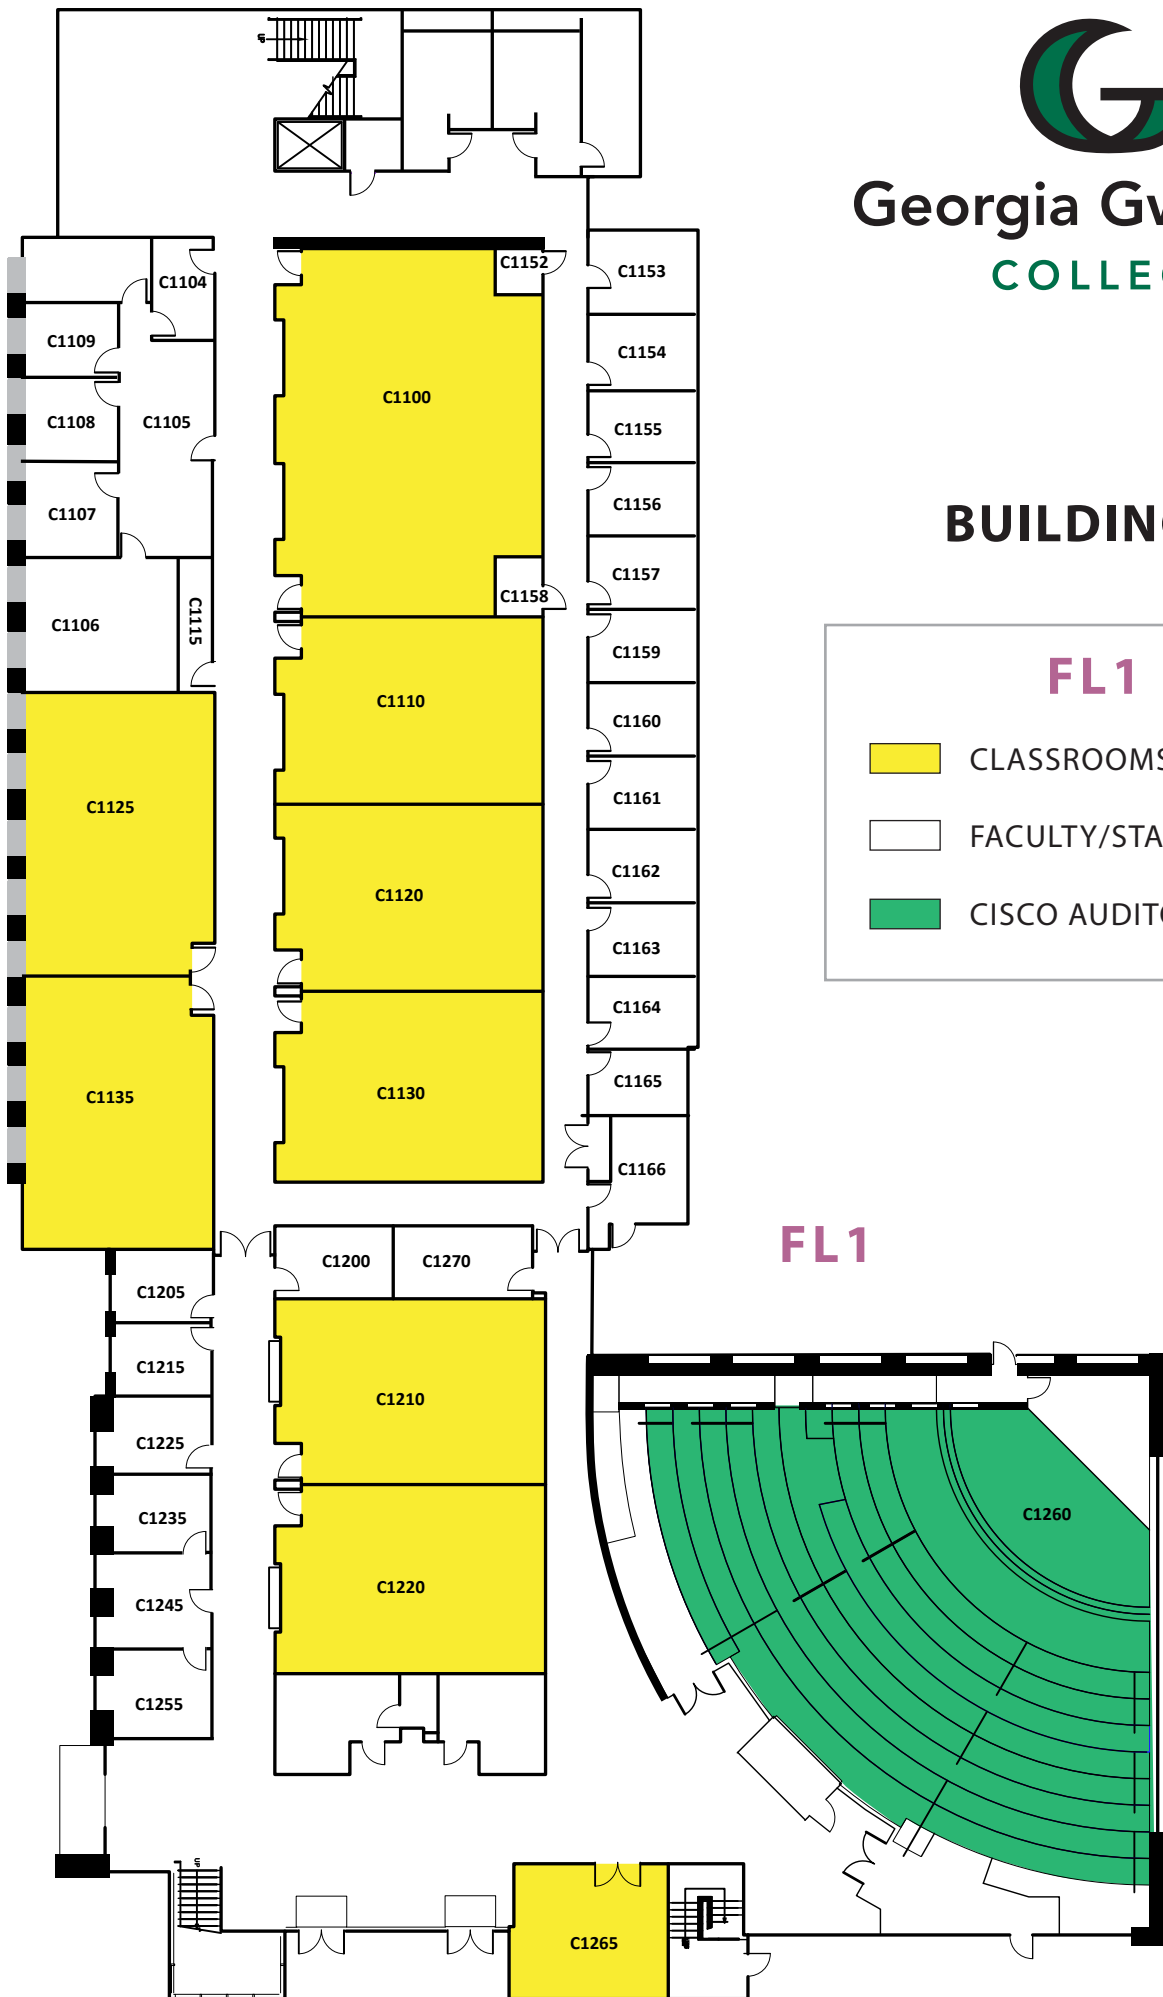

Georgia Gwinnett COLLEGE

BUILDING C

FL 1

-  CLASSROOMS
-  FACULTY/STAFF OFFICES
-  CISCO AUDITORIUM

Georgia Gwinnett COLLEGE

BUILDING C

FL2

CLASSROOMS