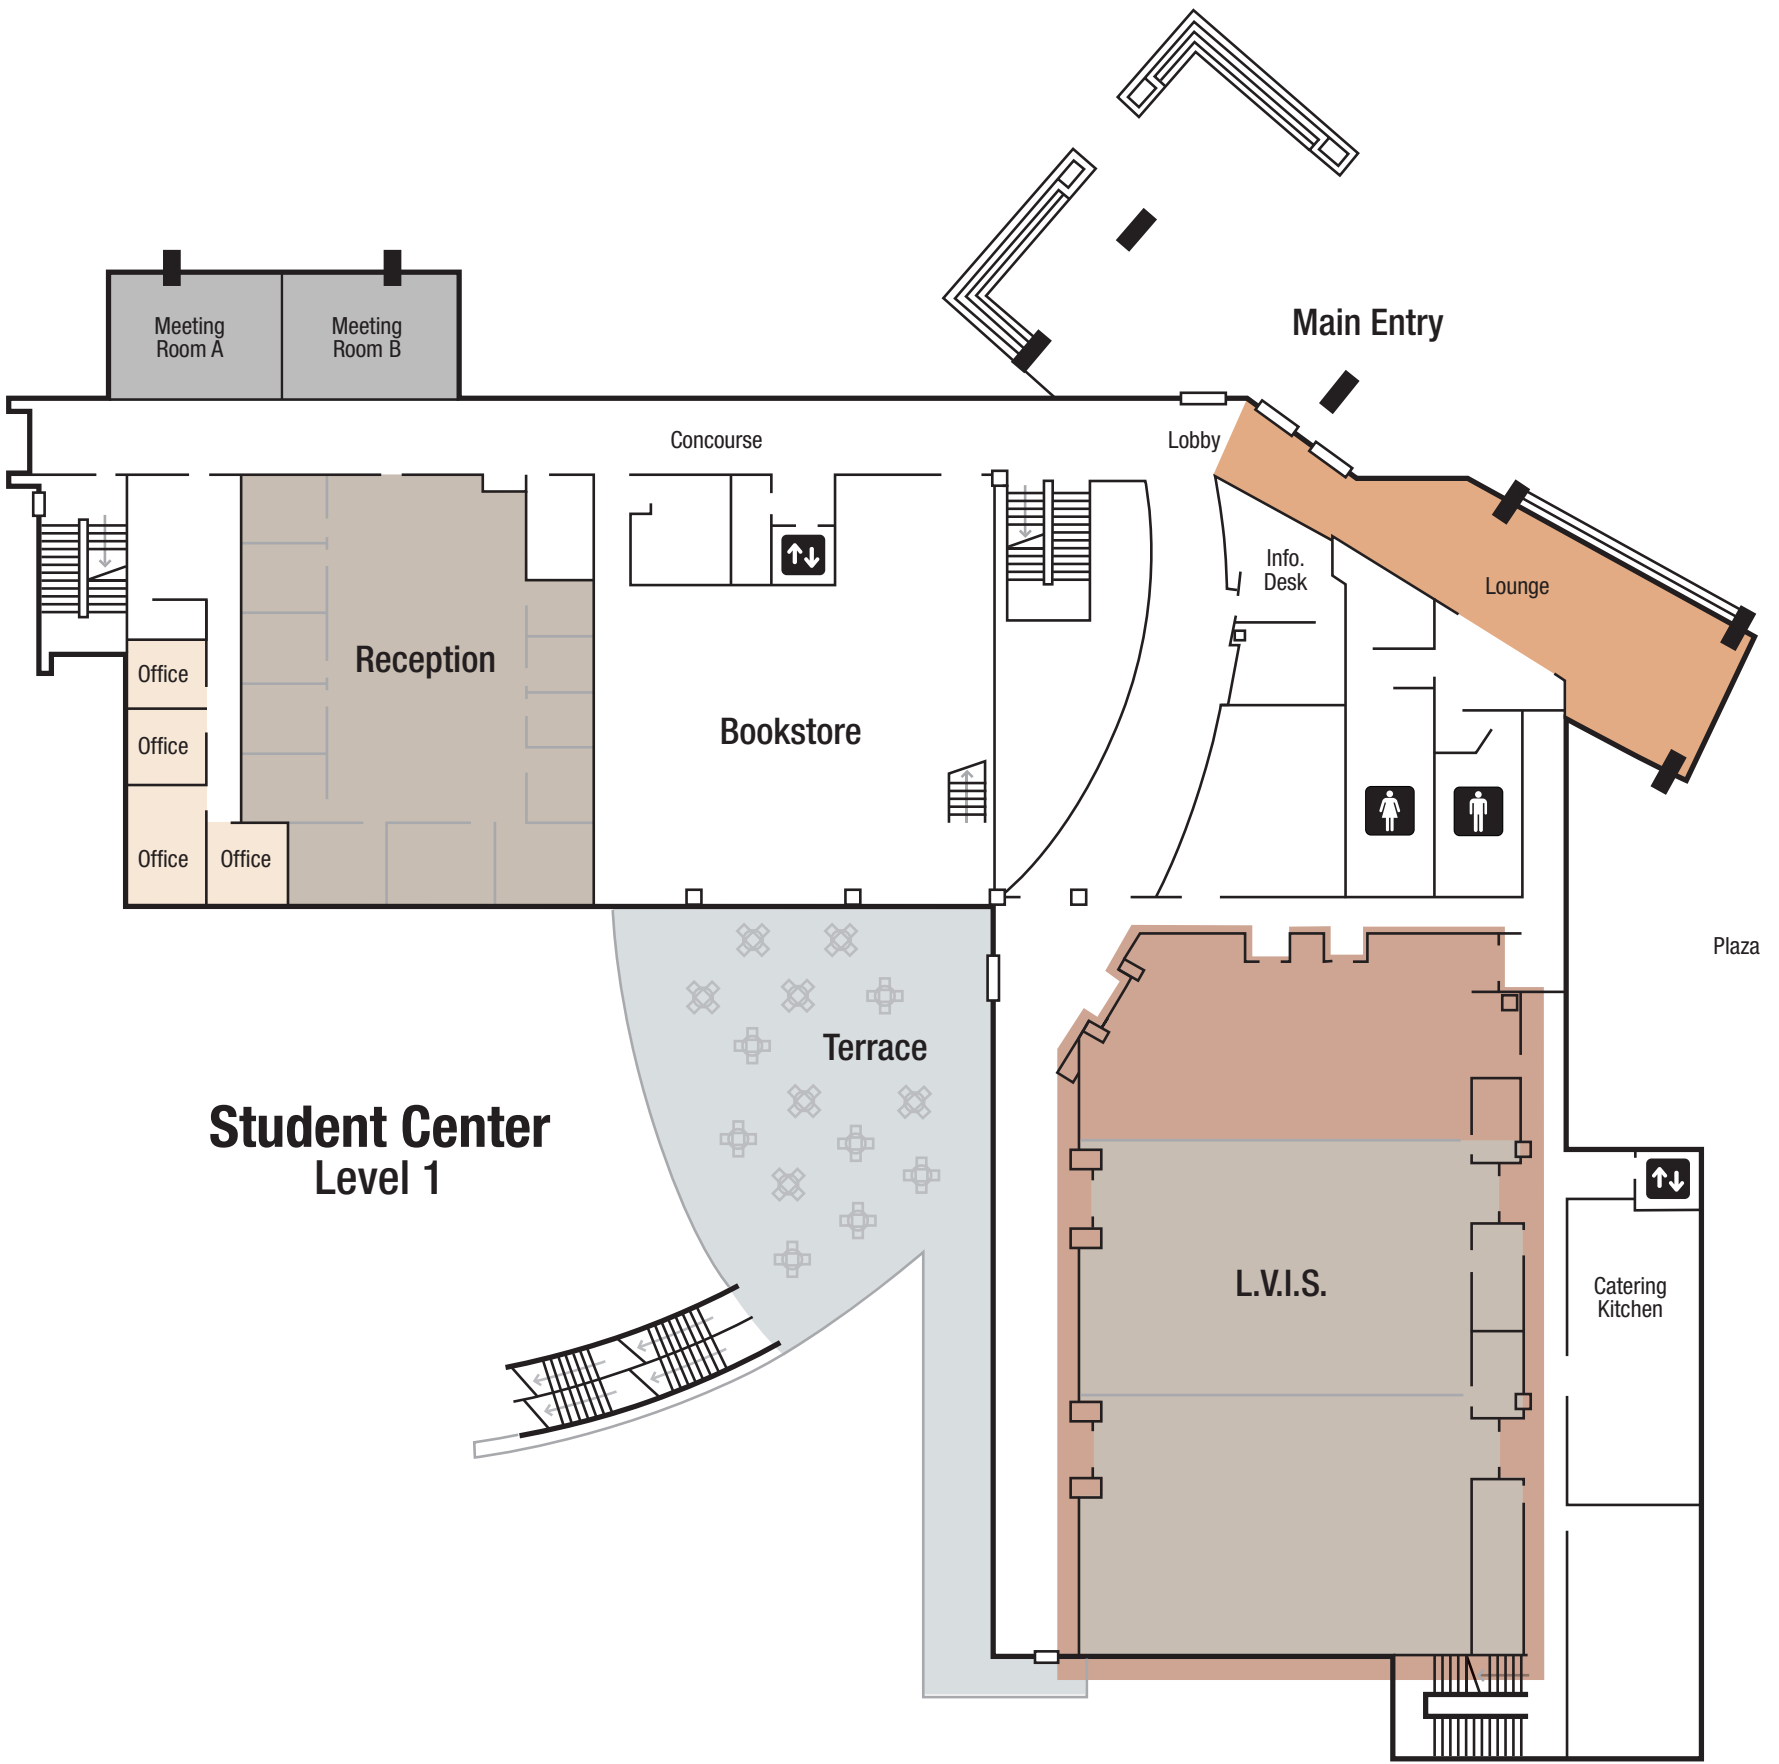

Entry from Housing

Student Center Ground Floor

Multi-Purpose
Room

Game
Room

Private
Dining

Dining A

Dining B

Dining

Terrace

Outdoor
Dining

Kitchen Area

Food Stations

Water
Feature

**Student Center
Level 1**

Meeting Room A Meeting Room B

Concourse

Main Entry

Lobby

Reception

Office
Office
Office

Bookstore

Info. Desk

Lounge

Terrace

Plaza

L.V.I.S.

Catering Kitchen

Student Center
Level 2