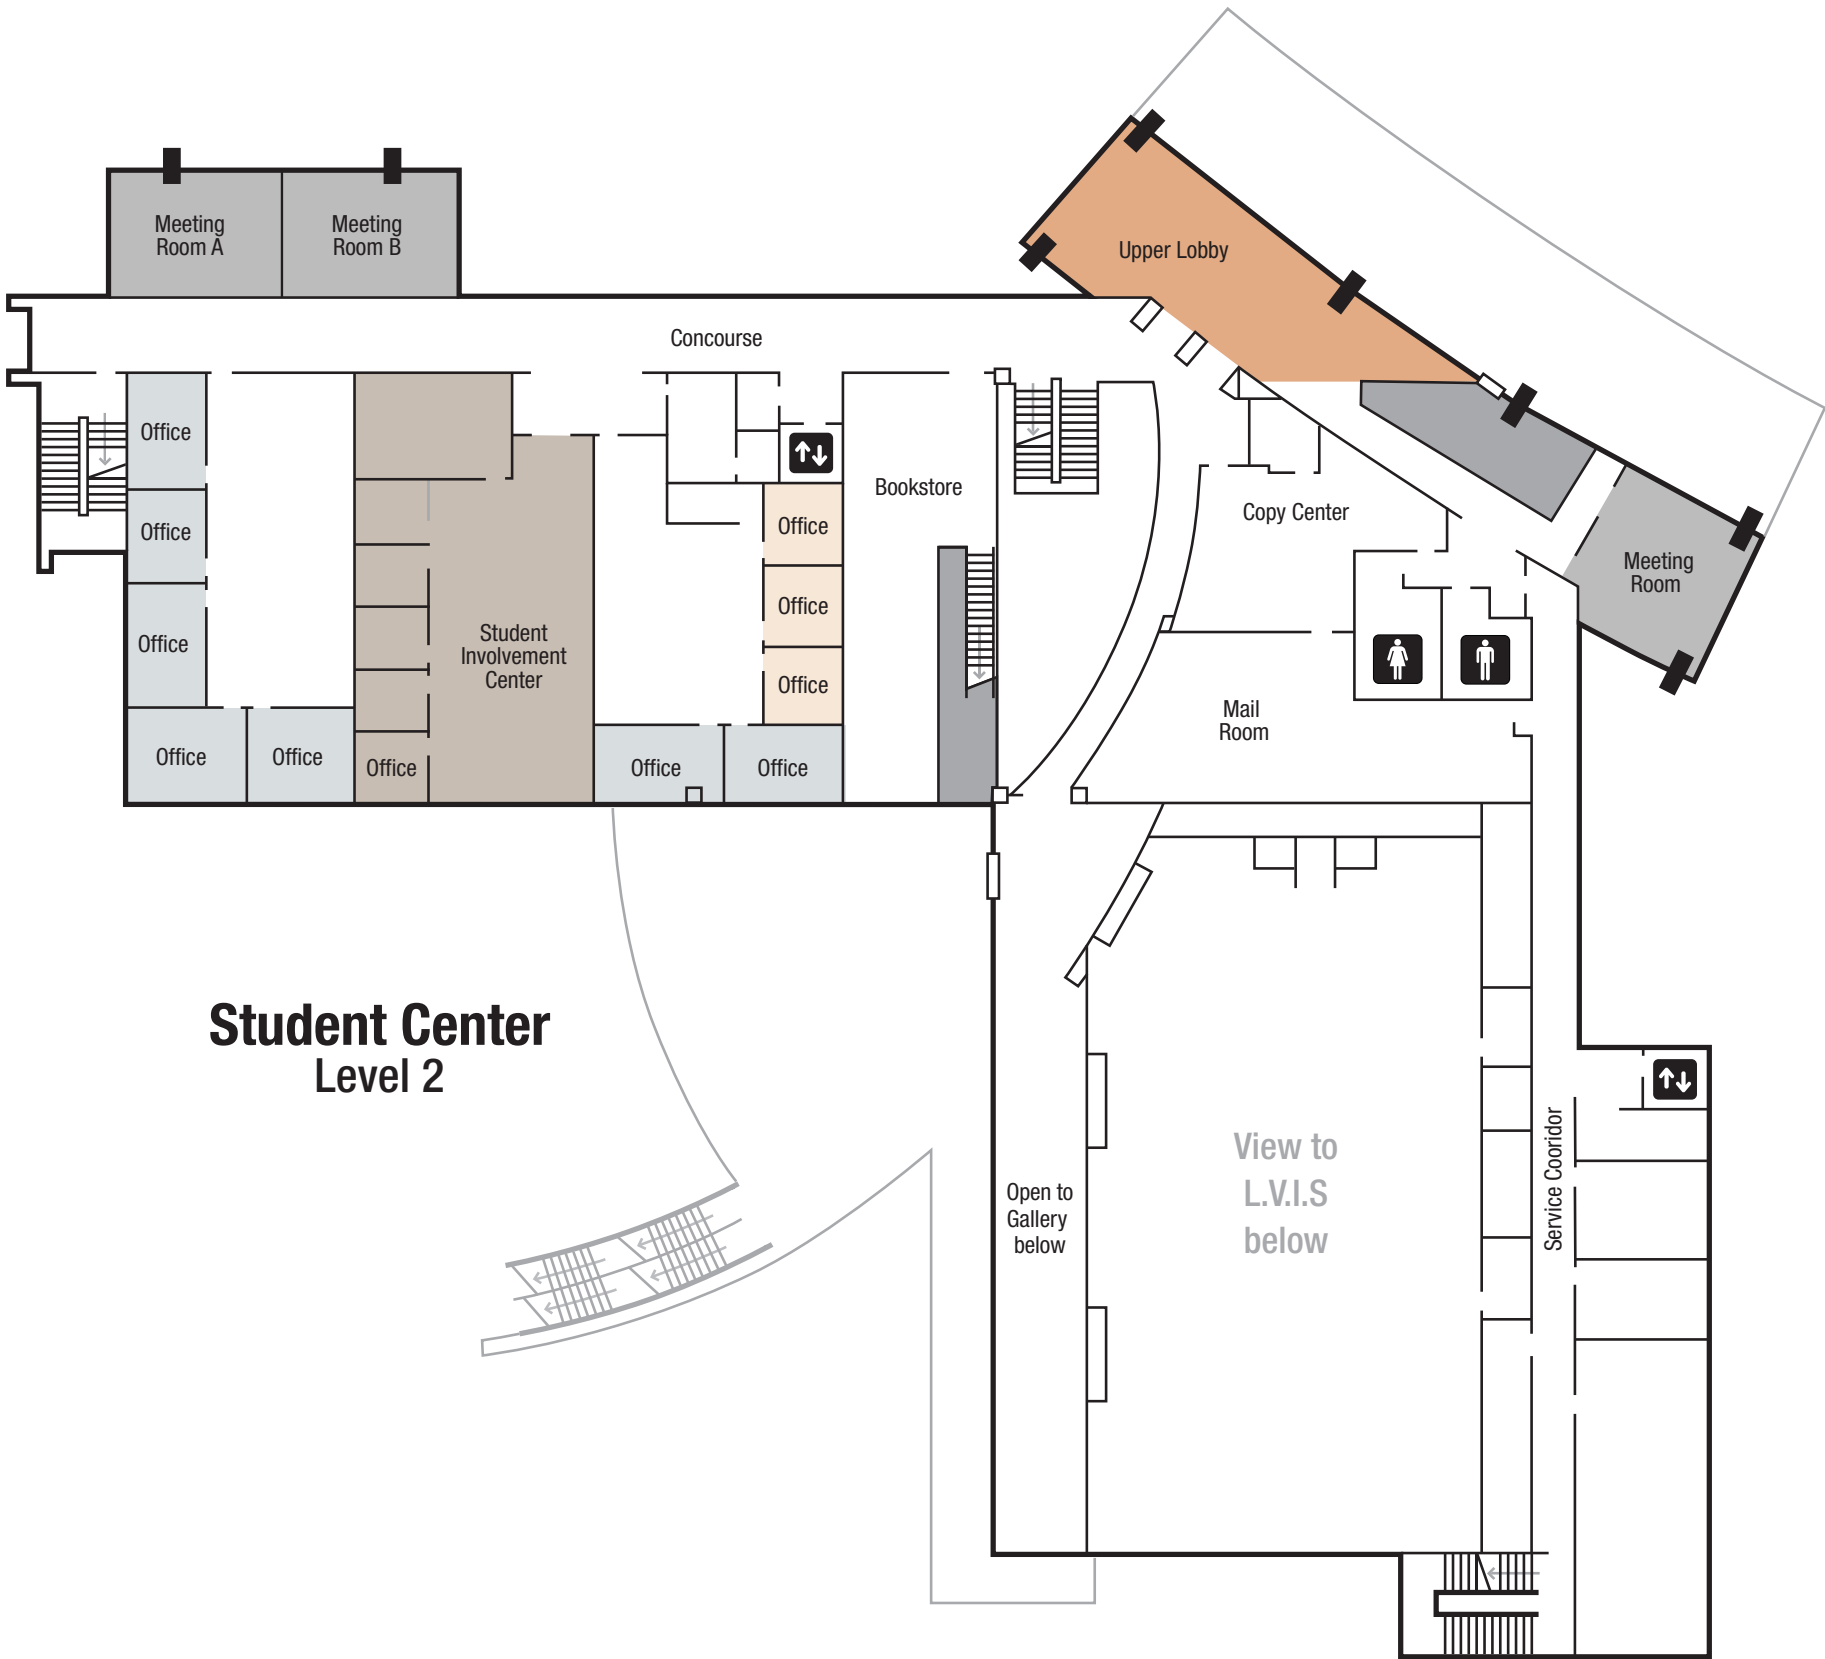

Entry from Housing

Student Center Ground Floor

Multi-Purpose
Room

Game
Room

Private
Dining

Dining A

Dining B

Dining

Terrace

Outdoor
Dining

Kitchen Area

Food Stations

Water
Feature

**Student Center
Level 1**

Meeting Room A Meeting Room B

Concourse

Main Entry

Lobby

Reception

Office
Office
Office

Bookstore

Info. Desk

Lounge

Terrace

Plaza

L.V.I.S.

Catering Kitchen

Student Center
Level 2