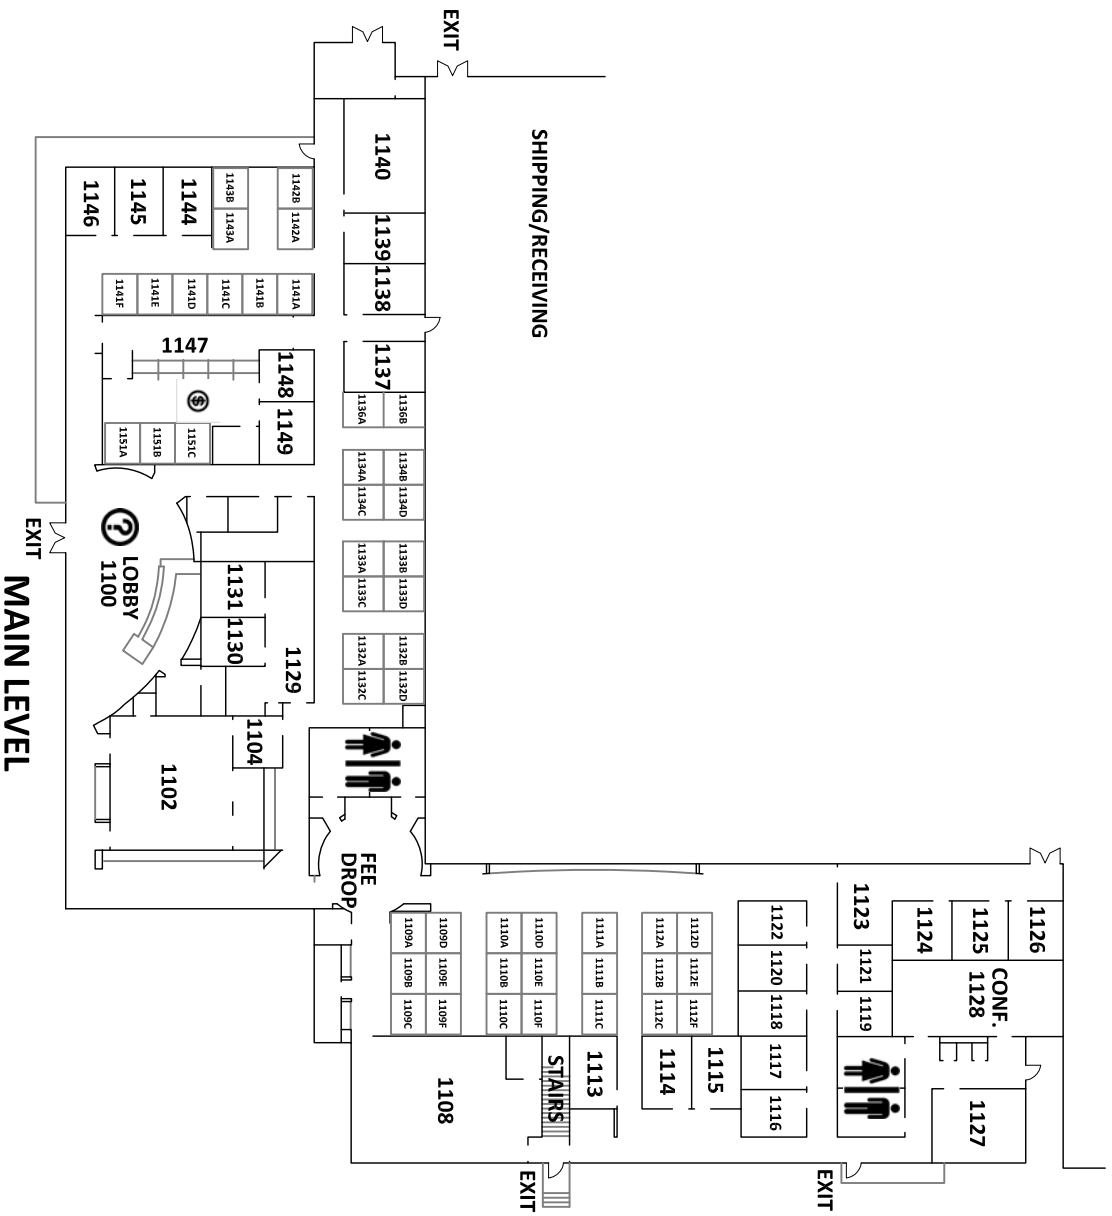

BUILDING D

P
VISITOR PARKING AREA

EXIT
MAIN LEVEL

SECOND LEVEL

Georgia Gwinnett
COLLEGE